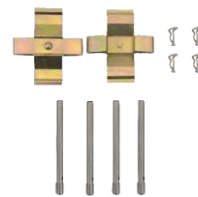

1969-1973 Porsche 911 Front
Brake Caliper Hardware Kit (S-
Type)

OEM #: 91135195103;
*PE3427